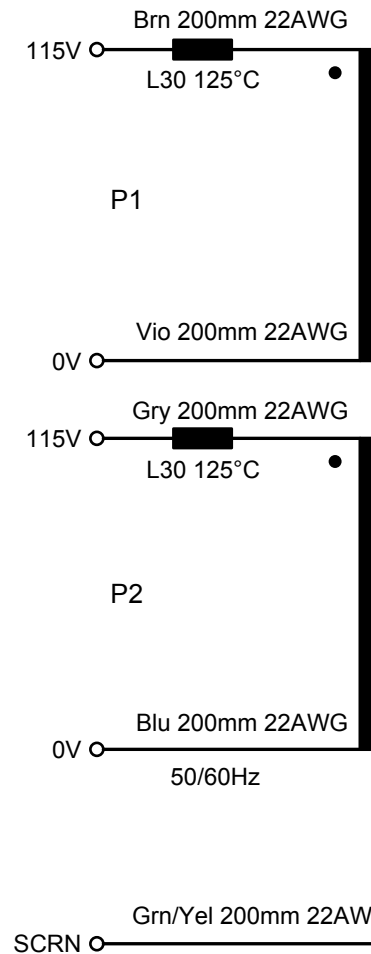

**115V Operation**  
Primaries in Parallel

**230V Operation**  
Primaries in Series

**PRIMARY**

**SECONDARY**

Designed by: 51x Audio

Drawn: 9/15/2010

Scale: None

**Classic Audio Products of IL**

**51x Toroidal Transformer, AV-107526 Iss. 2**