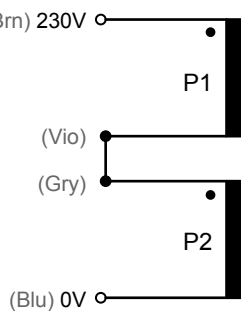

**115V Operation**  
Primaries in Parallel

**230V Operation**  
Primaries in Series

**PRIMARY**

**SECONDARY**

Designed by: 51x Audio

Drawn: 9/15/2010

Scale: None

**Classic Audio Products of IL**

**51x Toroidal Transformer, AV-107526 Iss. 2**