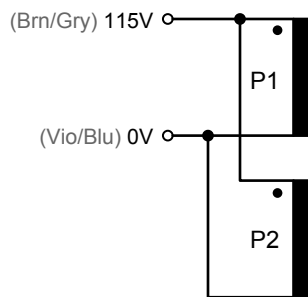

**115V Operation**  
Primaries in Parallel

**230V Operation**  
Primaries in Series

**PRIMARY**

**SECONDARY**

Designed by: 51x Audio

Drawn: 9/15/2010

Scale: None

**Classic Audio Products of IL**

**51x Toroidal Transformer, AV-107526 Iss. 2**