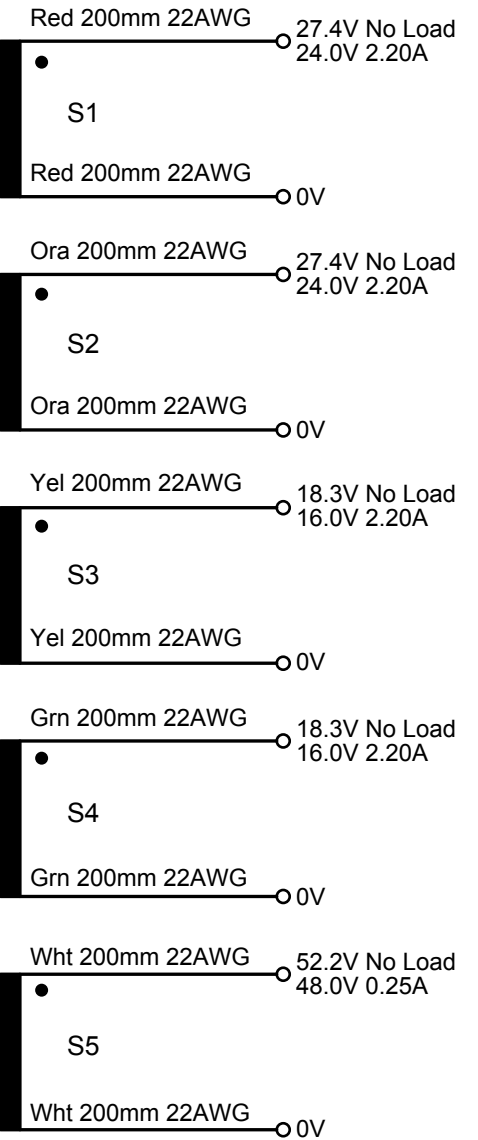

**115V Operation**  
Primaries in Parallel

**230V Operation**  
Primaries in Series

**PRIMARY**

**SECONDARY**

Designed by: 51x Audio

Drawn: 9/15/2010

Scale: None

**Classic Audio Products of IL**

**51x Toroidal Transformer, AV-107526 Iss. 2**