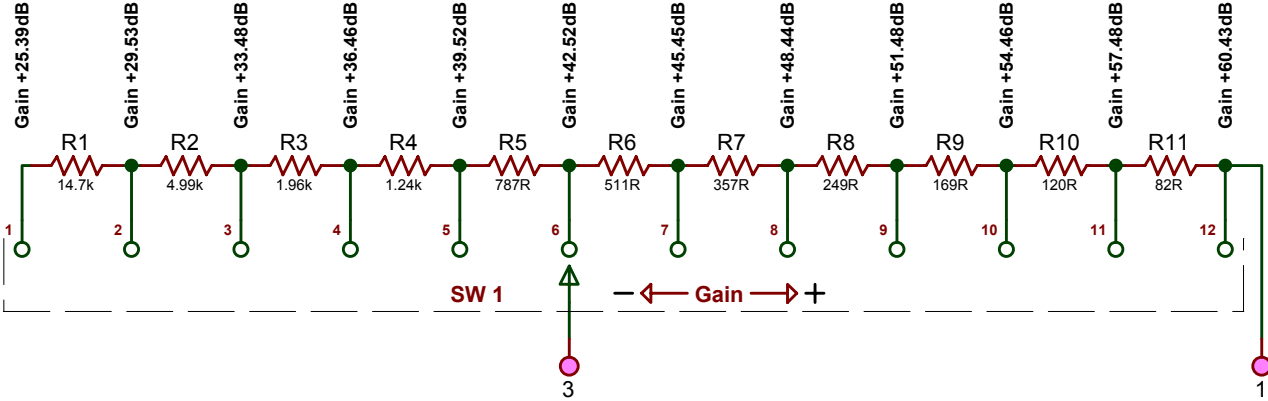

If stops for switch are not factory set then

***Note: Gain figures quoted are from a VP26 preamp with a gar2520 opamp