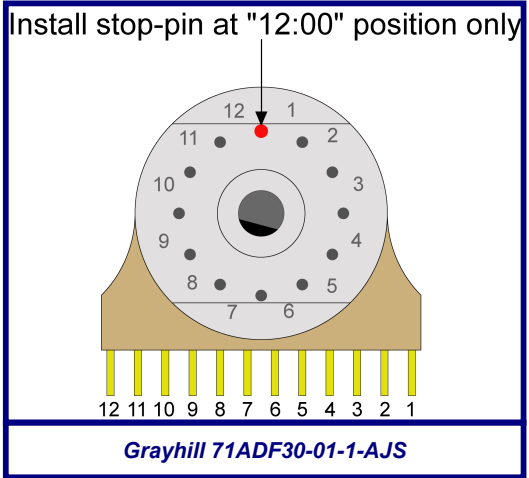

If stops for switch are not factory set then

***Note: Gain figures quoted are from a VP26 preamp with a gar2520 opamp